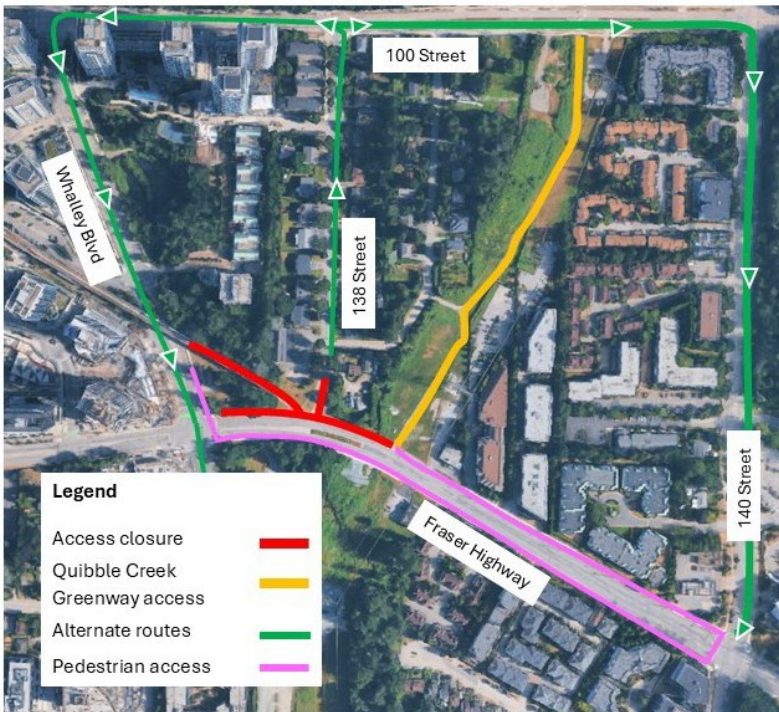

Multi-use pathway closure on Fraser Highway at 138 Street

Map: Access around 138 Street and Fraser Highway

Please see reverse for more details.

To support foundation construction for the SkyTrain guideway, the multi-use pathway on the north side of Fraser Highway at 138 Street is temporarily closed to support safety around work areas and large equipment. This will be in effect until June 9, 2026.

- No access to the multi-use pathway on the north side of Fraser Highway at 138 Street between 7 a.m. and 10 p.m. Cyclist access remains unchanged.
- The multi-use pathway on south side of Fraser Highway will remain open and is the recommended route through the area, including to King George Station. Access via Whalley Boulevard or 140 Street.
- No access to/from 138 Street and Fraser Highway.
- The Quibble Creek Greenway will remain accessible from Fraser Highway.
- Pedestrian access will reopen when work is complete for the day.
- Follow signs and the direction of traffic control while in the area.

What to Expect

Timing

In effect until June 9, 2026.

Hours of Work

Monday to Saturday, from 7 a.m. to 10 p.m. No vehicle access to/from 138 Street 24/7. Pathway to reopen when work is complete for the day.

Traffic

No access to/from 138 Street and Fraser Highway. Multi-use pathway closure on the north side of Fraser Highway.

Impacts/Interruptions

Allow for extra time to navigate the area.

Contact

Website: surreylangleyskytrain.gov.bc.ca