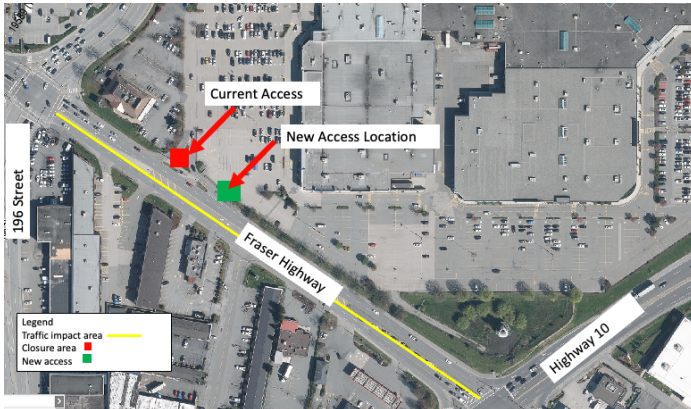

Traffic Update: Fraser Highway between 196 Street and Highway 10

Map: Traffic pattern change on Fraser Highway between 196 Street and Highway 10

Businesses will remain accessible during the construction period. Traffic cones will be in place to help direct access to/from businesses in this area as needed.

The eastbound bus stop (#58590) located at Fraser Highway at 196 Street will be closed. Please refer to TransLink.ca for more information.

Construction for the Surrey Langley SkyTrain is underway in this area. Activities will include roadwork, installing construction fencing around work areas, moving existing utilities to allow for construction and installing new utilities to supply power for the future SkyTrain. Foundation construction and pier installation will continue afterwards.

As a result of this work, the following traffic changes will be in effect starting late March 2025 through summer 2025:

- Vehicle travel lanes on Fraser Highway between 196 Street/Willowbrook Drive and Highway 10 will be reduced to single lanes eastbound and westbound.
- Vehicle access to/from Willowbrook Shopping Centre from Fraser Highway via a new access just east of its existing location.
- A pedestrian path will be in place on the north side of Fraser Highway between 196 Street and Highway 10. Pedestrians can access businesses on the south side of Fraser Highway via traffic control personnel.
- Cyclists will share the vehicle lane eastbound and westbound.