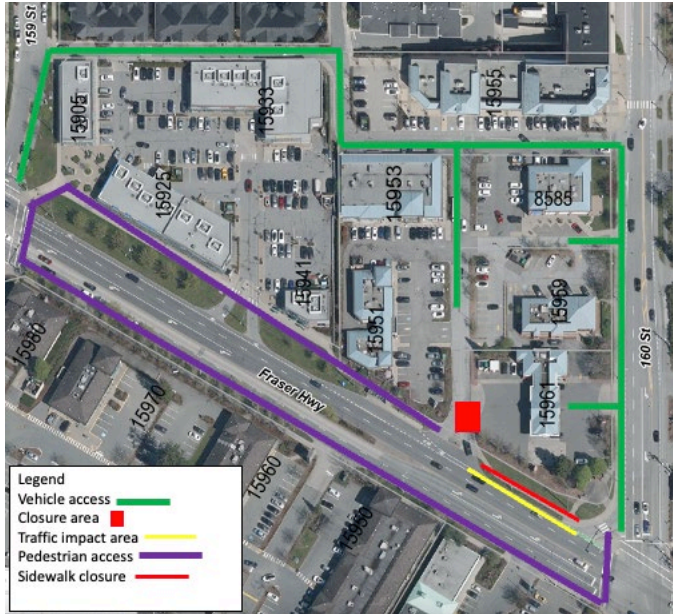

Schedule Update: Temporary access change west of 160 Street and Fraser Highway

Map: Temporary access change west of 160 Street and Fraser Highway.

Businesses will remain accessible during construction.

Timelines for this work have changed; please see below for updates. Construction for the Surrey Langley SkyTrain is underway in this area. Activities include moving existing utilities to allow for construction, installing new utilities to supply power for the future SkyTrain, roadwork and foundation construction. To support this work, the following traffic pattern changes will be in effect from **mid-March 2025** for approximately ten days:

- Westbound right lane closure on Fraser Highway west of 160 Street.
- Right turn access to businesses west of 160 Street restricted from Fraser Highway for the duration of this work.
- Right turn exit from businesses will be restricted for a portion of this work, depending on work location.
- Business access via 160 Street and 159 Street.
- Speed limit reduced to 50 km/hr.
- A portion of the sidewalk closed on the north side Fraser Highway near 160 Street. Pedestrians will be detoured to the south side of Fraser Highway using available crosswalks.
- Cyclists will share the vehicle lane through the traffic impact area.

What to Expect

Timing

Mid-March 2025 for approximately ten days. This timing is subject to change.

Hours of Work

Monday to Saturday from 7 a.m. to 10 p.m.
Traffic pattern changes will be in effect 24/7.

Traffic

Westbound right lane closure on Fraser Highway west of 160 Street.

Impacts/Interruptions

Temporary access change on Fraser Highway west of 160 Street. The travelling public can expect travel delays while in the area.