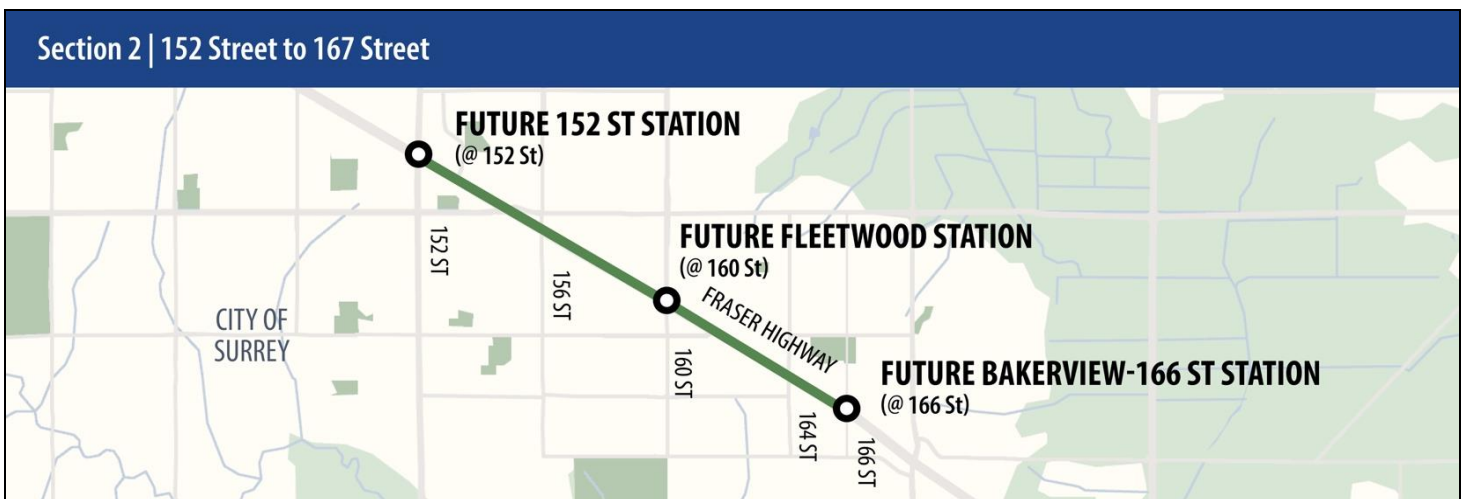

Information about traffic impacts related to BC Hydro work to relocate power lines can be found at: bchydro.com/skytrain.

Section 1 | 138 Street to 152 Street

CURRENT TRAFFIC CHANGES				
Location	Traffic Change	Schedule	Date	Project Contractor
Fraser Highway between 148 Street and 152 Street	Westbound right lane closure. One lane will remain open.	24/7	In effect through spring 2025	SkyLink Guideway Partners

Contact

surreylangleyskytrain@gov.bc.ca
surreylangleyskytrain.ca
 24/7 Info Line: 1-844-815-6111

ਜ਼ਰੂਰੀ ਜਾਣਕਾਰੀ: ਕਿਰਪਾ ਕਰਕੇ ਇਸਦਾ ਅਨੁਵਾਦ ਕਰਵਾਓ
 ਜ਼ਰੂਰੀ ਜਾਨਕਾਰੀ: कृपया इसका अनुवाद करवाएं

MAHALAGANG IMPORMASYON: Mangyaring isalin ito

重要資訊: 請找人為你翻譯

중요정보: 번역해주세요

Thank you for your cooperation and understanding

Fraser Highway between 150 Street and 152 Street	Median crossover. One lane will remain open in each direction.	24/7	In effect until December 6, 2024	SkyLink Guideway Partners
UPCOMING TRAFFIC CHANGES				
Fraser Highway west of 148 Street	Westbound right lane closure. One lane will remain open.	Monday to Friday 7 a.m. to 8 p.m.	Expected to begin December 2024 for up to five days	SkyLink Guideway Partners

CURRENT TRAFFIC CHANGES				
Location	Traffic Change	Schedule	Date	Project Contractor
Access to/from 8215 166 Street (previous Tim Hortons; future Bakerview-166 Street Station)	Permanent closure	24/7	In effect	SkyLink Guideway Partners
Fraser Highway east of 162 Street to 164 Street	Westbound median crossover. One lane will remain open in each direction.	24/7	In effect until approximately late December 2024	SkyLink Guideway Partners