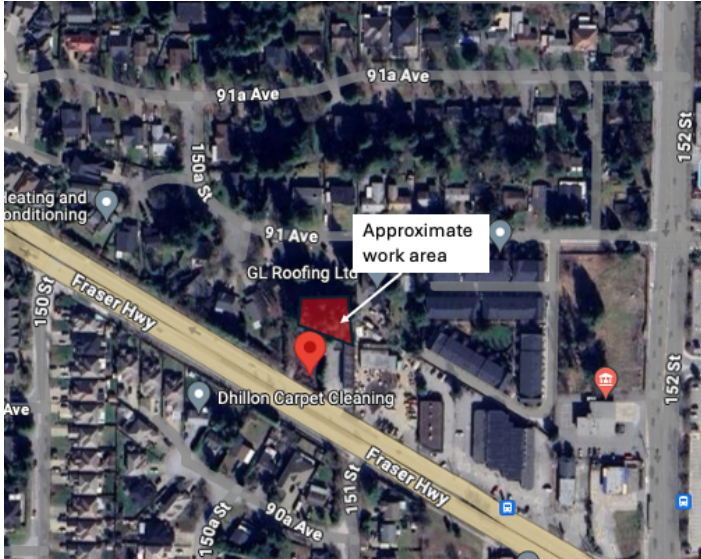

Vegetation management at 15079 Fraser Highway

Map: Approximate work area (shown in red) at 15079 Fraser Highway

To prepare for the construction of the Surrey Langley SkyTrain, early works are underway in the area. Vegetation management activities, including tree removal, will take place at 15079 Fraser Highway.

This location is a future site office that will accommodate staff and workers of SkyLink Guideway Partners. The Project site offices include mobile trailers, storage space, several parking areas, fencing, security, lighting, and other features. The workplan and schedule is subject to change.